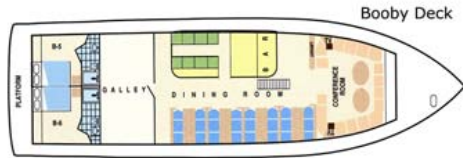

dolphin deck

Cabins #1,3 & 4 have two twin lower beds or one double bed and picture windows.

Cabin # 2 has one double bed and picture window.

(Cabins average 95 square feet / 8.8 square meters)

booby deck

Cabins # 5 & 6 cabins have one double bed and picture windows.

(Cabins average 90 square reef / 8.4 square meters)

iguana deck

Cabins #7 & 8 have two twin lower beds and port lights.

Cabins # 9 & 10 have two twin lower beds and one upper berth with port lights and can be sold as triples.

(Cabins average 110 square feet / 10.2 square meters)