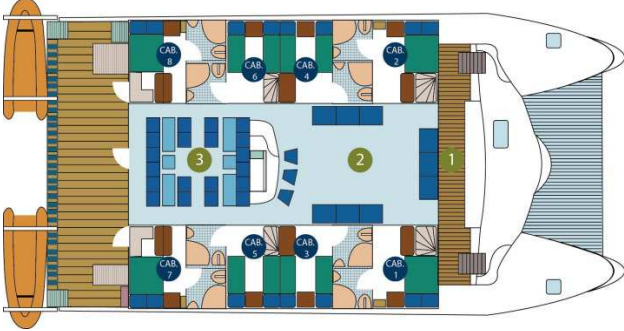

Main Deck

- 1 BRIDGE
- 2 LOUNGE AREA
- 3 DINING ROOM
- CAB. 1 TORTUGA (Matrimonial Cabin)
- CAB. 2 IGUANA (Matrimonial Cabin)
- CAB. 3 PIQUERO (Twin Cabin)
- CAB. 4 PINGÜHO (Twin Cabin)
- CAB. 5 ALBATROS (Twin Cabin)
- CAB. 6 LOBO MARINO (Twin Cabin)
- CAB. 7 CORMORANT (Twin or Matrimonial Cabin)
- CAB. 8 TILURON MARTILLO (Matrimonial or Twin Cabin)

Lower Deck (Service and Crew Area)

Sun Deck