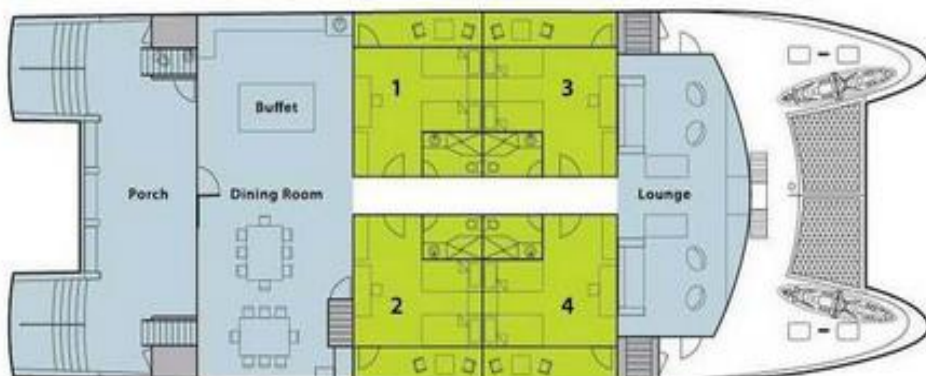

M/C Celebrity Xploration

Lateral View

Sun Deck

Upper Deck

Main Deck

CABIN 1
Area: 215 sq. ft.

CABIN 7
Area: 172 sq. ft.