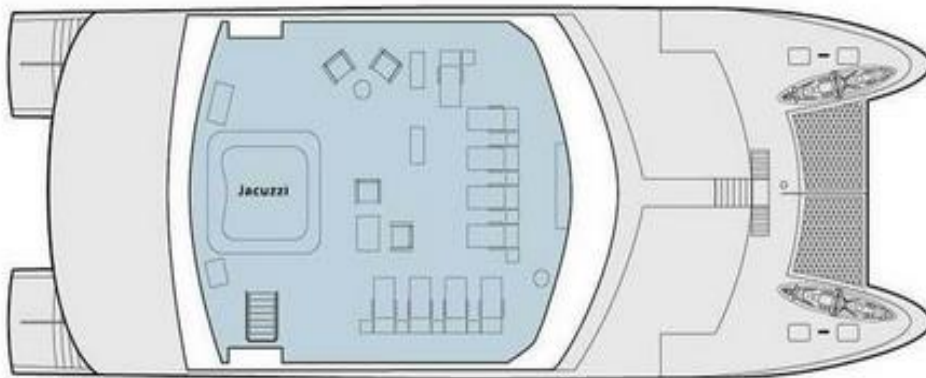

M/C Celebrity Xploration

Lateral View

Sun Deck

Upper Deck

Main Deck

CABIN 1
Area: 215 sq. ft.

CABIN 7
Area: 172 sq. ft.