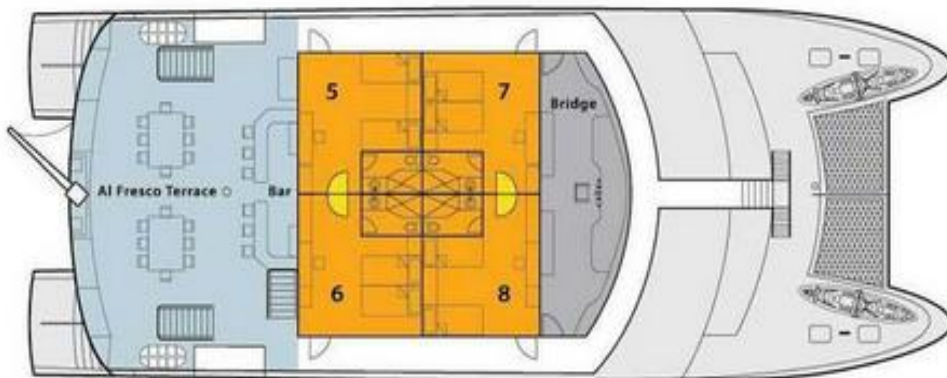

M/C Celebrity Xploration

Lateral View

Sun Deck

Upper Deck

Main Deck

CABIN 1
Area: 215 sq. ft.

CABIN 7
Area: 172 sq. ft.